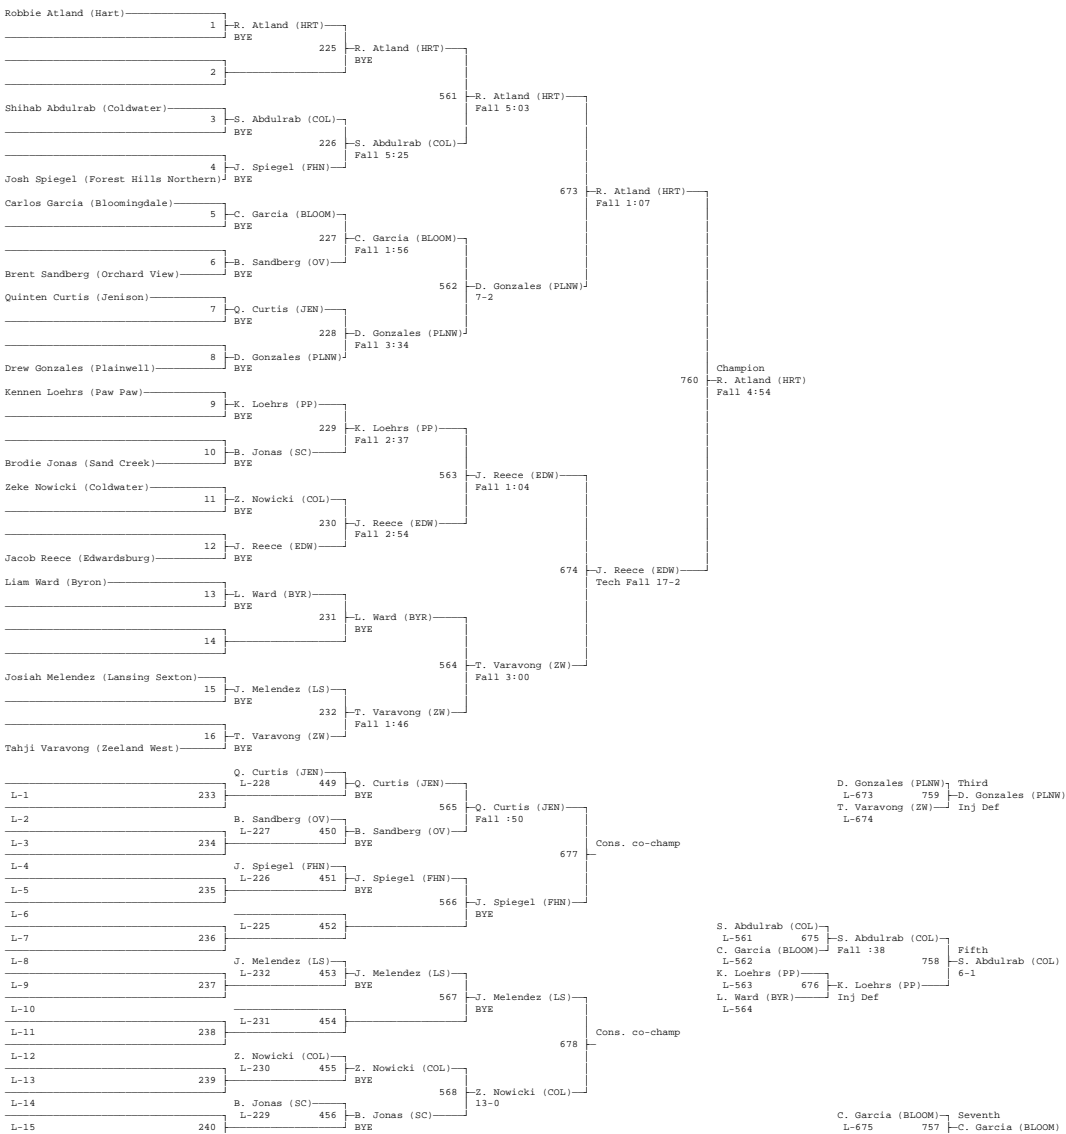

Comstock Individual 12-29-16

horseshoe classic

Jump to [Team scores](#)

Jump to bracket:
103 112 119 125
130 135 140 145
152 160 171 189
215 285

Team scores [\(back to top\)](#)

Team name	Score	Finalists	Placers	Wins	Losses	P Falls	T Falls	M Decs
Edwardsburg (EDW)	156.0	4	8	31	15	15	2	1
Coldwater (COL)	147.0	2	10	35	19	17	0	4
Sand Creek (SC)	144.5	1	8	32	16	17	1	2
Holland (HOL)	141.0	2	7	31	14	22	0	1
Hart (HRT)	139.0	4	5	26	10	15	0	1
Marshall (MAR)	139.0	2	6	32	14	22	0	0
Thornapple Kellogg (TK)	108.0	1	5	26	15	14	0	0
Jenison (JEN)	97.5	0	5	26	19	15	1	1
Kalamazoo Central (KC)	94.5	1	5	20	13	10	1	0
Forest Hills Northern (FHN)	94.0	2	4	25	17	12	0	2
Michigan Center (MC)	94.0	1	5	21	9	10	0	2
Buchanan (BUCH)	81.0	1	4	18	15	9	0	0
Zeeland West (ZW)	79.0	0	4	19	14	12	0	2
Bloomington (BLOOM)	77.0	2	3	17	12	8	0	1
Byron (BYR)	77.0	1	5	18	16	10	0	3
Lansing Sexton (LS)	68.0	1	1	20	15	15	0	0
Plainwell (PLNW)	65.0	0	5	19	16	8	0	0
Paw Paw (PP)	63.0	1	3	15	6	5	0	0
Wayland Union (WAYU)	57.0	1	3	14	14	9	0	0
Bay City Central (BCC)	47.0	0	4	15	14	5	0	2
Orchard View (OV)	45.0	0	4	11	18	6	0	1
Comstock (Com)	42.0	0	1	15	12	8	0	1
River Valley (RV)	25.0	0	2	8	18	2	0	0

103 [\(back to top\)](#)

L-16 L. Ward (BYR) Inj Def L-676

112 (back to top)

119 (back to top)

125 (back to top)

130 (back to top)

152 (back to top)

160 (back to top)