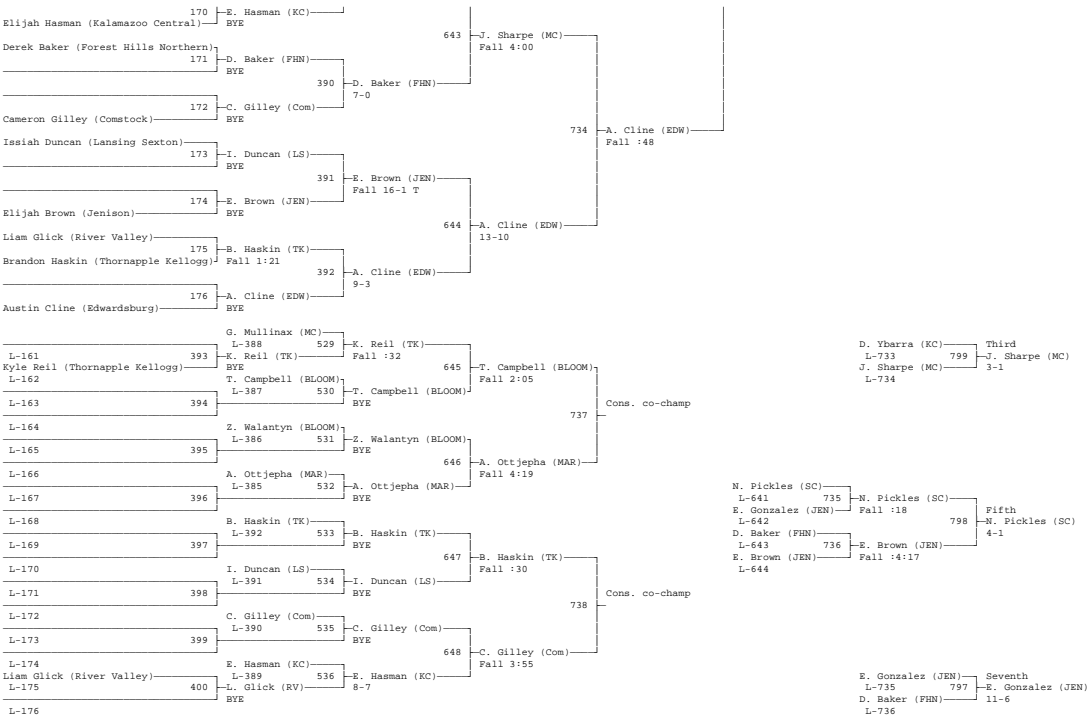

Comstock Individual 12-29-16

horseshoe classic

Jump to [Team scores](#)

Jump to bracket:
103 112 119 125
130 135 140 145
152 160 171 189
215 285

Team scores [\(back to top\)](#)

Team name	Score	Finalists	Placers	Wins	Losses	P Falls	T Falls	M Decs
Edwardsburg (EDW)	156.0	4	8	31	15	15	2	1
Coldwater (COL)	147.0	2	10	35	19	17	0	4
Sand Creek (SC)	144.5	1	8	32	16	17	1	2
Holland (HOL)	141.0	2	7	31	14	22	0	1
Hart (HRT)	139.0	4	5	26	10	15	0	1
Marshall (MAR)	139.0	2	6	32	14	22	0	0
Thornapple Kellogg (TK)	108.0	1	5	26	15	14	0	0
Jenison (JEN)	97.5	0	5	26	19	15	1	1
Kalamazoo Central (KC)	94.5	1	5	20	13	10	1	0
Forest Hills Northern (FHN)	94.0	2	4	25	17	12	0	2
Michigan Center (MC)	94.0	1	5	21	9	10	0	2
Buchanan (BUCH)	81.0	1	4	18	15	9	0	0
Zeeland West (ZW)	79.0	0	4	19	14	12	0	2
Bloomington (BLOOM)	77.0	2	3	17	12	8	0	1
Byron (BYR)	77.0	1	5	18	16	10	0	3
Lansing Sexton (LS)	68.0	1	1	20	15	15	0	0
Plainwell (PLNW)	65.0	0	5	19	16	8	0	0
Paw Paw (PP)	63.0	1	3	15	6	5	0	0
Wayland Union (WAYU)	57.0	1	3	14	14	9	0	0
Bay City Central (BCC)	47.0	0	4	15	14	5	0	2
Orchard View (OV)	45.0	0	4	11	18	6	0	1
Comstock (Com)	42.0	0	1	15	12	8	0	1
River Valley (RV)	25.0	0	2	8	18	2	0	0

103 [\(back to top\)](#)

L-16 L. Ward (BYR) Inj Def L-676

112 (back to top)

119 (back to top)

125 (back to top)

130 (back to top)

152 (back to top)

160 (back to top)

171 (back to top)

189 (back to top)

L-192

L-742

215 (back to top)

285 (back to top)