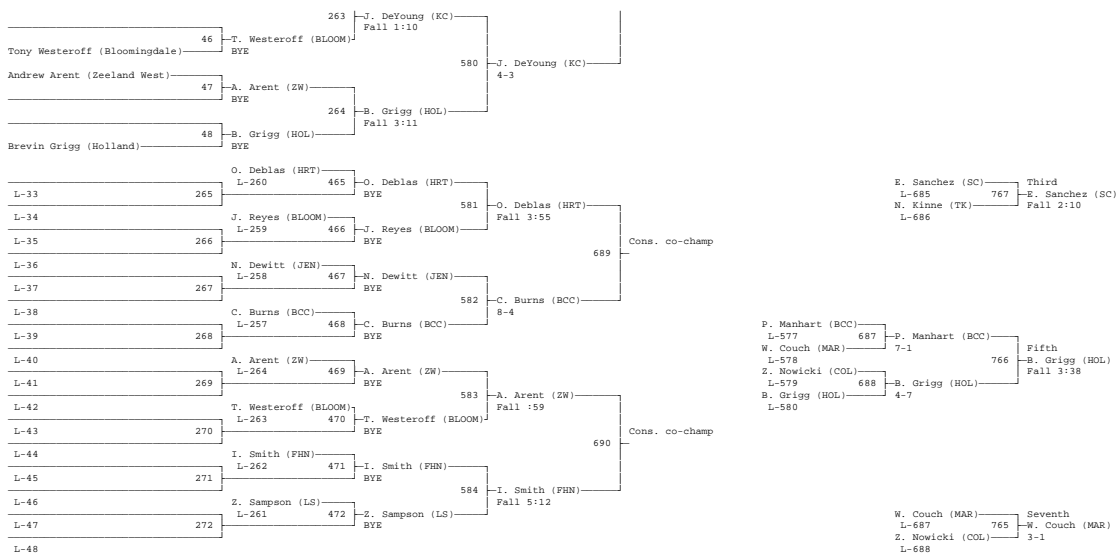

Comstock Individual 12-29-16

horseshoe classic

Jump to [Team scores](#)

Jump to bracket:
103 112 119 125
130 135 140 145
152 160 171 189
215 285

Team scores [\(back to top\)](#)

Team name	Score	Finalists	Placers	Wins	Losses	P Falls	T Falls	M Decs
Edwardsburg (EDW)	156.0	4	8	31	15	15	2	1
Coldwater (COL)	147.0	2	10	35	19	17	0	4
Sand Creek (SC)	144.5	1	8	32	16	17	1	2
Holland (HOL)	141.0	2	7	31	14	22	0	1
Hart (HRT)	139.0	4	5	26	10	15	0	1
Marshall (MAR)	139.0	2	6	32	14	22	0	0
Thornapple Kellogg (TK)	108.0	1	5	26	15	14	0	0
Jenison (JEN)	97.5	0	5	26	19	15	1	1
Kalamazoo Central (KC)	94.5	1	5	20	13	10	1	0
Forest Hills Northern (FHN)	94.0	2	4	25	17	12	0	2
Michigan Center (MC)	94.0	1	5	21	9	10	0	2
Buchanan (BUCH)	81.0	1	4	18	15	9	0	0
Zeeland West (ZW)	79.0	0	4	19	14	12	0	2
Bloomington (BLOOM)	77.0	2	3	17	12	8	0	1
Byron (BYR)	77.0	1	5	18	16	10	0	3
Lansing Sexton (LS)	68.0	1	1	20	15	15	0	0
Plainwell (PLNW)	65.0	0	5	19	16	8	0	0
Paw Paw (PP)	63.0	1	3	15	6	5	0	0
Wayland Union (WAYU)	57.0	1	3	14	14	9	0	0
Bay City Central (BCC)	47.0	0	4	15	14	5	0	2
Orchard View (OV)	45.0	0	4	11	18	6	0	1
Comstock (Com)	42.0	0	1	15	12	8	0	1
River Valley (RV)	25.0	0	2	8	18	2	0	0

103 [\(back to top\)](#)

L-16 L. Ward (BYR) Inj Def L-676

112 (back to top)

119 (back to top)

125 (back to top)

130 (back to top)

152 (back to top)

160 (back to top)

171 (back to top)

189 (back to top)

L-192

L-742

215 (back to top)

285 (back to top)