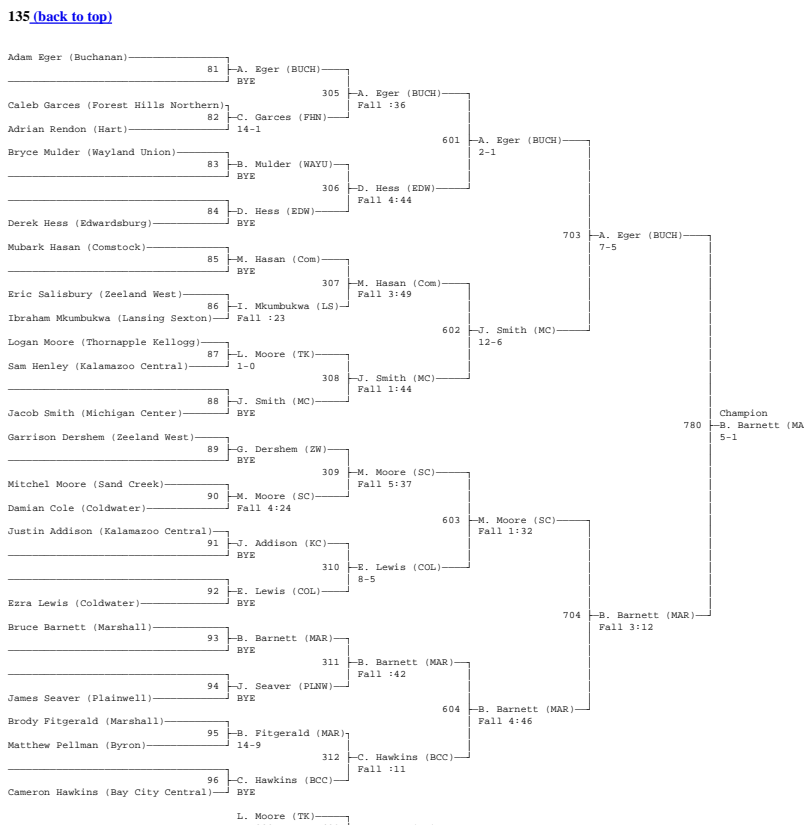

Comstock Individual 12-29-16

horseshoe classic

Jump to [Team scores](#)

Jump to bracket:
103 112 119 125
130 135 140 145
152 160 171 189
215 285

Team scores [\(back to top\)](#)

Team name	Score	Finalists	Placers	Wins	Losses	P Falls	T Falls	M Decs
Edwardsburg (EDW)	156.0	4	8	31	15	15	2	1
Coldwater (COL)	147.0	2	10	35	19	17	0	4
Sand Creek (SC)	144.5	1	8	32	16	17	1	2
Holland (HOL)	141.0	2	7	31	14	22	0	1
Hart (HRT)	139.0	4	5	26	10	15	0	1
Marshall (MAR)	139.0	2	6	32	14	22	0	0
Thornapple Kellogg (TK)	108.0	1	5	26	15	14	0	0
Jenison (JEN)	97.5	0	5	26	19	15	1	1
Kalamazoo Central (KC)	94.5	1	5	20	13	10	1	0
Forest Hills Northern (FHN)	94.0	2	4	25	17	12	0	2
Michigan Center (MC)	94.0	1	5	21	9	10	0	2
Buchanan (BUCH)	81.0	1	4	18	15	9	0	0
Zeeland West (ZW)	79.0	0	4	19	14	12	0	2
Bloomington (BLOOM)	77.0	2	3	17	12	8	0	1
Byron (BYR)	77.0	1	5	18	16	10	0	3
Lansing Sexton (LS)	68.0	1	1	20	15	15	0	0
Plainwell (PLNW)	65.0	0	5	19	16	8	0	0
Paw Paw (PP)	63.0	1	3	15	6	5	0	0
Wayland Union (WAYU)	57.0	1	3	14	14	9	0	0
Bay City Central (BCC)	47.0	0	4	15	14	5	0	2
Orchard View (OV)	45.0	0	4	11	18	6	0	1
Comstock (Com)	42.0	0	1	15	12	8	0	1
River Valley (RV)	25.0	0	2	8	18	2	0	0

103 [\(back to top\)](#)

L-16 L. Ward (BYR) Inj Def L-676

112 (back to top)

119 (back to top)

125 (back to top)

130 (back to top)

152 (back to top)

160 (back to top)

171 (back to top)

189 (back to top)

L-192

L-742

215 (back to top)

285 (back to top)