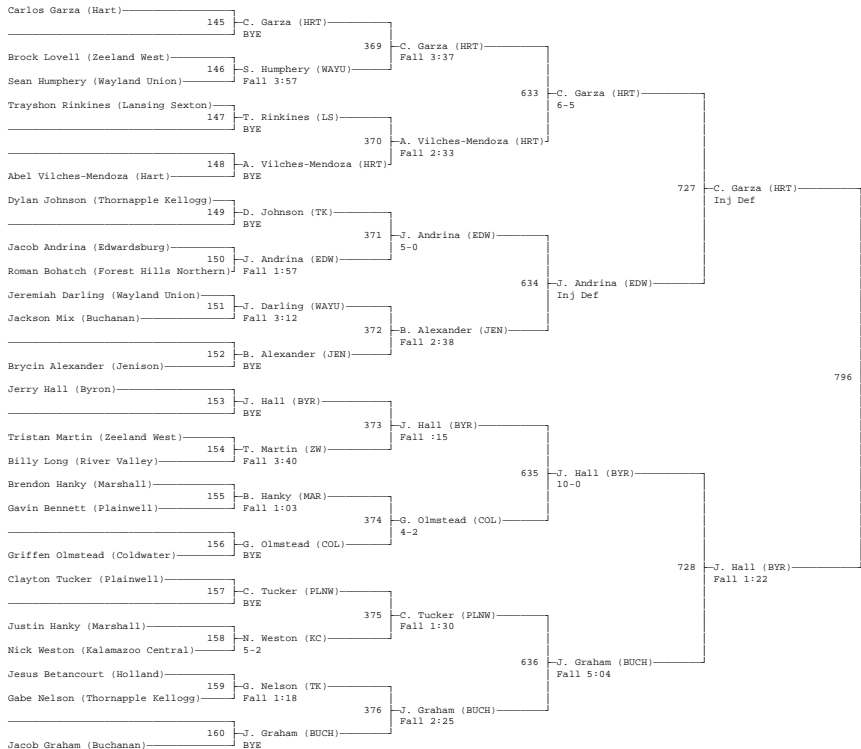

Comstock Individual 12-29-16

horseshoe classic

Jump to [Team scores](#)

Jump to bracket:
103 112 119 125
130 135 140 145
152 160 171 189
215 285

Team scores [\(back to top\)](#)

Team name	Score	Finalists	Placers	Wins	Losses	P Falls	T Falls	M Decs
Edwardsburg (EDW)	156.0	4	8	31	15	15	2	1
Coldwater (COL)	147.0	2	10	35	19	17	0	4
Sand Creek (SC)	144.5	1	8	32	16	17	1	2
Holland (HOL)	141.0	2	7	31	14	22	0	1
Hart (HRT)	139.0	4	5	26	10	15	0	1
Marshall (MAR)	139.0	2	6	32	14	22	0	0
Thornapple Kellogg (TK)	108.0	1	5	26	15	14	0	0
Jenison (JEN)	97.5	0	5	26	19	15	1	1
Kalamazoo Central (KC)	94.5	1	5	20	13	10	1	0
Forest Hills Northern (FHN)	94.0	2	4	25	17	12	0	2
Michigan Center (MC)	94.0	1	5	21	9	10	0	2
Buchanan (BUCH)	81.0	1	4	18	15	9	0	0
Zeeland West (ZW)	79.0	0	4	19	14	12	0	2
Bloomington (BLOOM)	77.0	2	3	17	12	8	0	1
Byron (BYR)	77.0	1	5	18	16	10	0	3
Lansing Sexton (LS)	68.0	1	1	20	15	15	0	0
Plainwell (PLNW)	65.0	0	5	19	16	8	0	0
Paw Paw (PP)	63.0	1	3	15	6	5	0	0
Wayland Union (WAYU)	57.0	1	3	14	14	9	0	0
Bay City Central (BCC)	47.0	0	4	15	14	5	0	2
Orchard View (OV)	45.0	0	4	11	18	6	0	1
Comstock (Com)	42.0	0	1	15	12	8	0	1
River Valley (RV)	25.0	0	2	8	18	2	0	0

103 [\(back to top\)](#)

L-16 L. Ward (BYR) Inj Def L-676

112 (back to top)

119 (back to top)

125 (back to top)

130 (back to top)

152 (back to top)

160 (back to top)

171 (back to top)

189 (back to top)

L-192

L-742

215 (back to top)

285 (back to top)