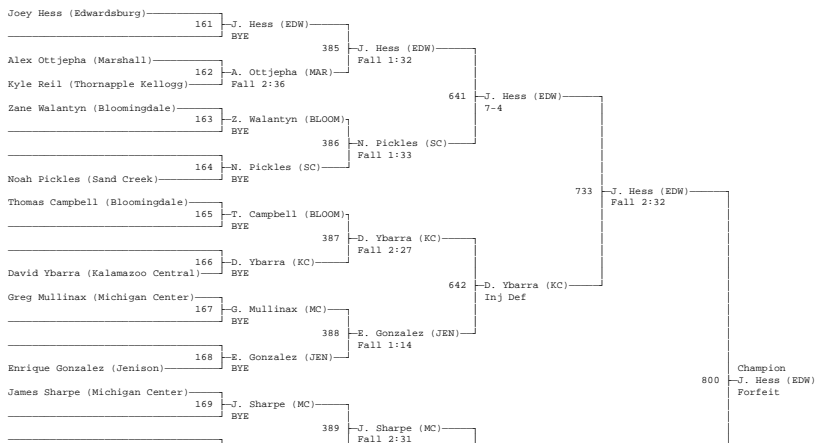

Comstock Individual 12-29-16

horseshoe classic

Jump to [Team scores](#)

Jump to bracket:
103 112 119 125
130 135 140 145
152 160 171 189
215 285

Team scores [\(back to top\)](#)

Team name	Score	Finalists	Placers	Wins	Losses	P Falls	T Falls	M Decs
Edwardsburg (EDW)	156.0	4	8	31	15	15	2	1
Coldwater (COL)	147.0	2	10	35	19	17	0	4
Sand Creek (SC)	144.5	1	8	32	16	17	1	2
Holland (HOL)	141.0	2	7	31	14	22	0	1
Hart (HRT)	139.0	4	5	26	10	15	0	1
Marshall (MAR)	139.0	2	6	32	14	22	0	0
Thornapple Kellogg (TK)	108.0	1	5	26	15	14	0	0
Jenison (JEN)	97.5	0	5	26	19	15	1	1
Kalamazoo Central (KC)	94.5	1	5	20	13	10	1	0
Forest Hills Northern (FHN)	94.0	2	4	25	17	12	0	2
Michigan Center (MC)	94.0	1	5	21	9	10	0	2
Buchanan (BUCH)	81.0	1	4	18	15	9	0	0
Zeeland West (ZW)	79.0	0	4	19	14	12	0	2
Bloomington (BLOOM)	77.0	2	3	17	12	8	0	1
Byron (BYR)	77.0	1	5	18	16	10	0	3
Lansing Sexton (LS)	68.0	1	1	20	15	15	0	0
Plainwell (PLNW)	65.0	0	5	19	16	8	0	0
Paw Paw (PP)	63.0	1	3	15	6	5	0	0
Wayland Union (WAYU)	57.0	1	3	14	14	9	0	0
Bay City Central (BCC)	47.0	0	4	15	14	5	0	2
Orchard View (OV)	45.0	0	4	11	18	6	0	1
Comstock (Com)	42.0	0	1	15	12	8	0	1
River Valley (RV)	25.0	0	2	8	18	2	0	0

103 [\(back to top\)](#)

L-16 L. Ward (BYR) Inj Def L-676

112 (back to top)

119 (back to top)

125 (back to top)

130 (back to top)

152 (back to top)

160 (back to top)

171 (back to top)

189 (back to top)

L-192

L-742

215 (back to top)

285 (back to top)