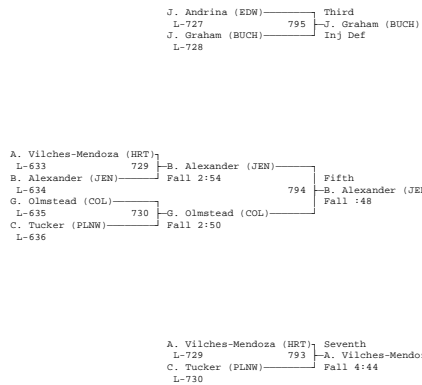

Comstock Individual 12-29-16

horseshoe classic

Jump to [Team scores](#)

Jump to bracket:
103 112 119 125
130 135 140 145
152 160 171 189
215 285

Team scores [\(back to top\)](#)

Team name	Score	Finalists	Placers	Wins	Losses	P Falls	T Falls	M Decs
Edwardsburg (EDW)	156.0	4	8	31	15	15	2	1
Coldwater (COL)	147.0	2	10	35	19	17	0	4
Sand Creek (SC)	144.5	1	8	32	16	17	1	2
Holland (HOL)	141.0	2	7	31	14	22	0	1
Hart (HRT)	139.0	4	5	26	10	15	0	1
Marshall (MAR)	139.0	2	6	32	14	22	0	0
Thornapple Kellogg (TK)	108.0	1	5	26	15	14	0	0
Jenison (JEN)	97.5	0	5	26	19	15	1	1
Kalamazoo Central (KC)	94.5	1	5	20	13	10	1	0
Forest Hills Northern (FHN)	94.0	2	4	25	17	12	0	2
Michigan Center (MC)	94.0	1	5	21	9	10	0	2
Buchanan (BUCH)	81.0	1	4	18	15	9	0	0
Zeeland West (ZW)	79.0	0	4	19	14	12	0	2
Bloomington (BLOOM)	77.0	2	3	17	12	8	0	1
Byron (BYR)	77.0	1	5	18	16	10	0	3
Lansing Sexton (LS)	68.0	1	1	20	15	15	0	0
Plainwell (PLNW)	65.0	0	5	19	16	8	0	0
Paw Paw (PP)	63.0	1	3	15	6	5	0	0
Wayland Union (WAYU)	57.0	1	3	14	14	9	0	0
Bay City Central (BCC)	47.0	0	4	15	14	5	0	2
Orchard View (OV)	45.0	0	4	11	18	6	0	1
Comstock (Com)	42.0	0	1	15	12	8	0	1
River Valley (RV)	25.0	0	2	8	18	2	0	0

103 [\(back to top\)](#)

L-16 L. Ward (BYR) Inj Def L-676

112 (back to top)

119 (back to top)

125 (back to top)

130 (back to top)

152 (back to top)

160 (back to top)

171 (back to top)

189 (back to top)

L-192

L-742

215 (back to top)

285 (back to top)