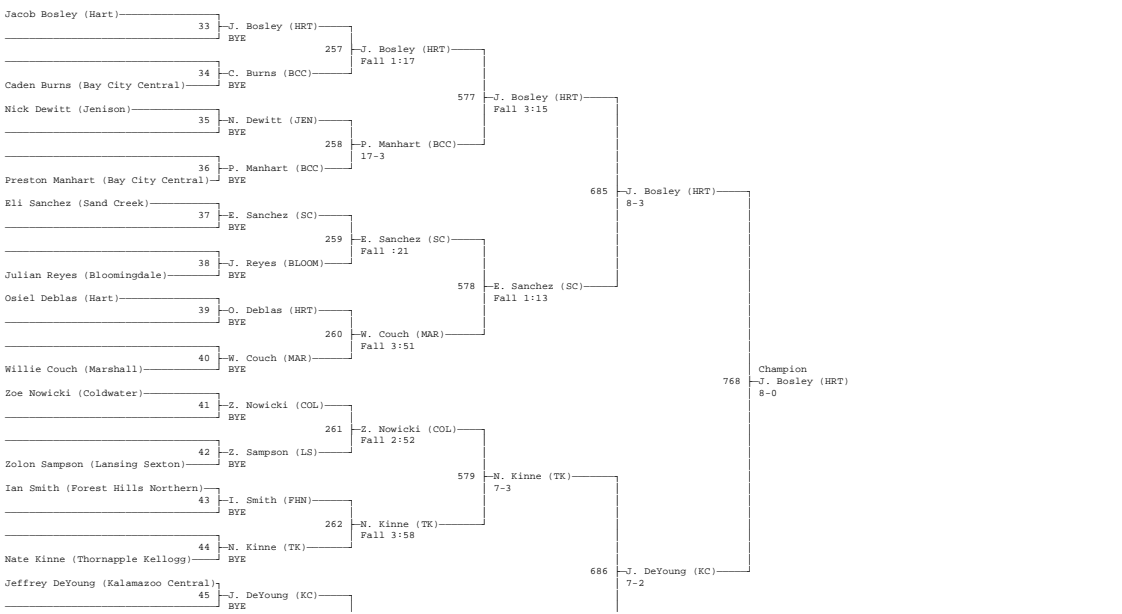

Comstock Individual 12-29-16

horseshoe classic

Jump to [Team scores](#)

Jump to bracket:
103 112 119 125
130 135 140 145
152 160 171 189
215 285

Team scores [\(back to top\)](#)

Team name	Score	Finalists	Placers	Wins	Losses	P Falls	T Falls	M Decs
Edwardsburg (EDW)	156.0	4	8	31	15	15	2	1
Coldwater (COL)	147.0	2	10	35	19	17	0	4
Sand Creek (SC)	144.5	1	8	32	16	17	1	2
Holland (HOL)	141.0	2	7	31	14	22	0	1
Hart (HRT)	139.0	4	5	26	10	15	0	1
Marshall (MAR)	139.0	2	6	32	14	22	0	0
Thornapple Kellogg (TK)	108.0	1	5	26	15	14	0	0
Jenison (JEN)	97.5	0	5	26	19	15	1	1
Kalamazoo Central (KC)	94.5	1	5	20	13	10	1	0
Forest Hills Northern (FHN)	94.0	2	4	25	17	12	0	2
Michigan Center (MC)	94.0	1	5	21	9	10	0	2
Buchanan (BUCH)	81.0	1	4	18	15	9	0	0
Zeeland West (ZW)	79.0	0	4	19	14	12	0	2
Bloomington (BLOOM)	77.0	2	3	17	12	8	0	1
Byron (BYR)	77.0	1	5	18	16	10	0	3
Lansing Sexton (LS)	68.0	1	1	20	15	15	0	0
Plainwell (PLNW)	65.0	0	5	19	16	8	0	0
Paw Paw (PP)	63.0	1	3	15	6	5	0	0
Wayland Union (WAYU)	57.0	1	3	14	14	9	0	0
Bay City Central (BCC)	47.0	0	4	15	14	5	0	2
Orchard View (OV)	45.0	0	4	11	18	6	0	1
Comstock (Com)	42.0	0	1	15	12	8	0	1
River Valley (RV)	25.0	0	2	8	18	2	0	0

103 [\(back to top\)](#)

L-16 L. Ward (BYR) Inj Def L-676

112 (back to top)

119 (back to top)

125 (back to top)

130 (back to top)

152 (back to top)

160 (back to top)

171 (back to top)

189 (back to top)

L-192

L-742

215 (back to top)

285 (back to top)